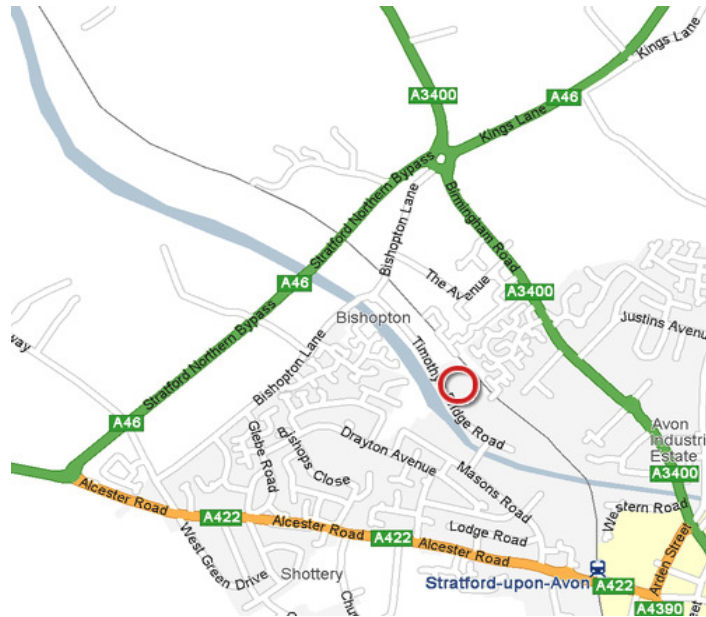

How to find us...

Map:

[Click here for a multimap >>](http://www.multimap.com/maps/?qs=CV379NP&countryCode=GB)
<http://www.multimap.com/maps/?qs=CV379NP&countryCode=GB>

Intellegentia Ltd
15 The Courtyard
Timothy's Bridge Road
Stratford-Upon-Avon
Warwickshire
CV37 9NP
T: (01789) 262656

Directions:

FROM THE NORTH:

Travel along the M42 and join the M40. Leave M40 at Junction 16 (signposted Henley-in-Arden, A3400). Travel down the A3400 (Stratford Road) into Henley-in-Arden following the signposts for Stratford Upon Avon. At the traffic lights at the end of Henley High Street go straight over still heading for Stratford Upon Avon. Travel approximately 6 miles; you will then come to a large roundabout just before you enter Stratford Town Centre. Take the 3rd exit off the roundabout onto Bishopton Lane. At next roundabout turn left onto Timothy's Bridge Road and follow road for 400 yards, taking the fourth left into 'The Courtyard'. Once through the black gates of The Courtyard, take the first right and our Office is the third building on the left, number 15.

FROM THE SOUTH:

Leave the M40 at J15, at the roundabout take the 2nd exit onto the A46 (signposted Stratford). At the next roundabout continue along the A46 towards Evesham (not Stratford Town Centre) for approx 4 miles. You will then come to another roundabout, take the 2nd exit off the roundabout onto the Bishopton Road, signed to Timothy's Bridge Road and Masons Road Industrial Estate. At next roundabout turn left onto Timothy's Bridge Road and follow road for 400 yards, taking the fourth left into 'The Courtyard'. Once through the black gates of The Courtyard, take the first right and our Office is the third building on the left, number 15.